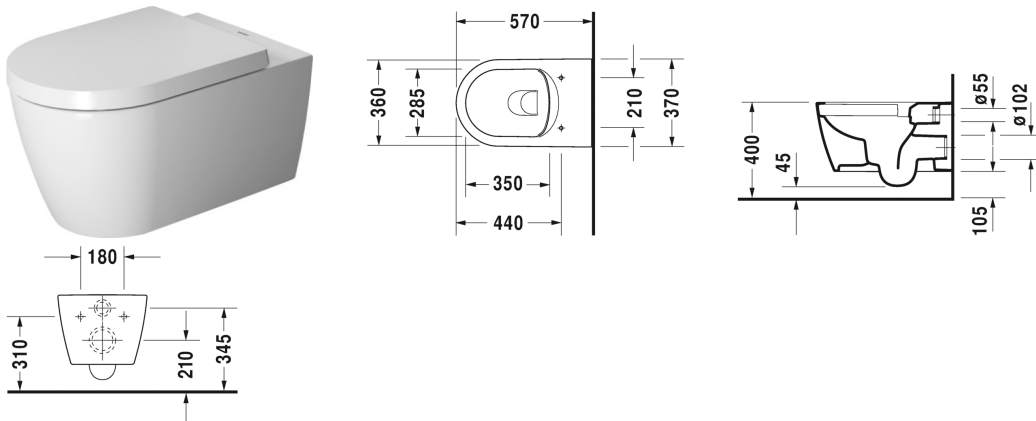

**ME by Starck Toilet wall mounted Duravit Rimless® # 252909..00**

| < 370 millimetre > |

| Toilet wall mounted Duravit Rimless®   | Dimension             | Weight          | Order number |
|--|-----------------------|-----------------|--------------|
| rimless, washdown model, Durafix included, EWL class 1   |                       |                 |              |
| <b>Colors</b>  |                       |                 |              |
| 00 White Alpin 20 HygieneGlaze (an antibacterial ceramic glaze that provides almost indefinite effectiveness)  |                       |                 |              |
| <b>Variant</b>   |                       |                 |              |
| ♠ 4,5 l  | 370 x 570 millimetre  | 26.000 kilogram | 252909..00   |
| <b>Infobox</b>   |                       |                 |              |
| Durafix for invisible fixation is included in delivery   |                       |                 |              |
| Sanitary ceramics with the special WonderGliss surface finish will remain clean and attractive-looking for a long time to come.<br>When ordering WonderGliss please add a "1" as eleventh digit to the model number. |                       |                 |              |
| <b>Accessory</b>   |                       |                 |              |
| Fixing for wall mounted bidet and wall mounted toilet  | Ø 12 x 180 millimetre | 0.200 kilogram  | 006500       |
| Noise reduction gasket for wall mounted toilet   |                       | 0.300 kilogram  | 005064       |
| <b>Suitable products</b>   |                       |                 |              |
| Toilet seat and cover hinges stainless steel, without soft closure,  |                       |                 | 002001       |
| Toilet seat and cover removable, hinges stainless steel, with soft closure,  |                       |                 | 002009       |