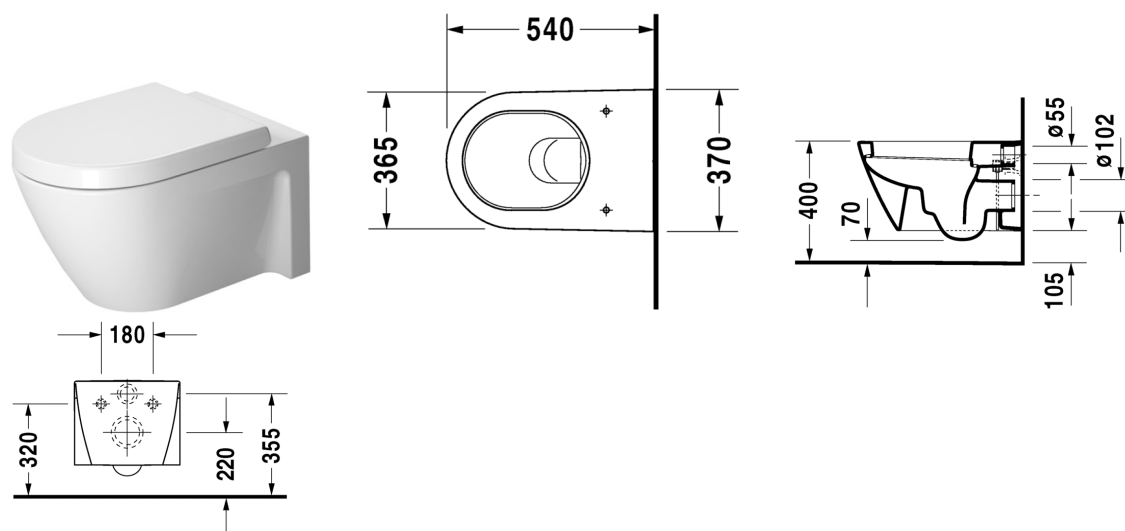

**Starck 2 Toilet wall mounted # 2534090000**

|&lt; 370 millimetre &gt;|

Toilet wall mounted	Dimension	Weight	Order number
washdown model, Durafix included, EWL class 1			
<b>Colors</b>			
00 White Alpin			
<b>Variant</b>			
♣ 4,5 l	370 x 540 millimetre	26.000 kilogram	2534090000
<b>Infobox</b>			
Durafix for invisible fixation is included in delivery			
Sanitary ceramics with the special WonderGliss surface finish will remain clean and attractive-looking for a long time to come. When ordering WonderGliss please add a "1" as eleventh digit to the model number.			
<b>Accessory</b>			
Fixing for wall mounted bidet and wall mounted toilet	Ø 12 x 180 millimetre	0.200 kilogram	006500
Noise reduction gasket for wall mounted toilet		0.300 kilogram	005064
<b>Suitable products</b>			
Toilet seat and cover hinges stainless steel, removable, with soft closure,			006989
Toilet seat and cover hinges stainless steel, without soft closure,			006981

Starck 2 Toilet wall mounted # 2534090000

|< 370 millimetre >|

---

*All drawings contain the necessary measurements which are subject to standard tolerances. They are stated in mm and are non-binding. Exact measurements, in particular for customised installation scenarios, can only be taken from the finished ceramic piece.*